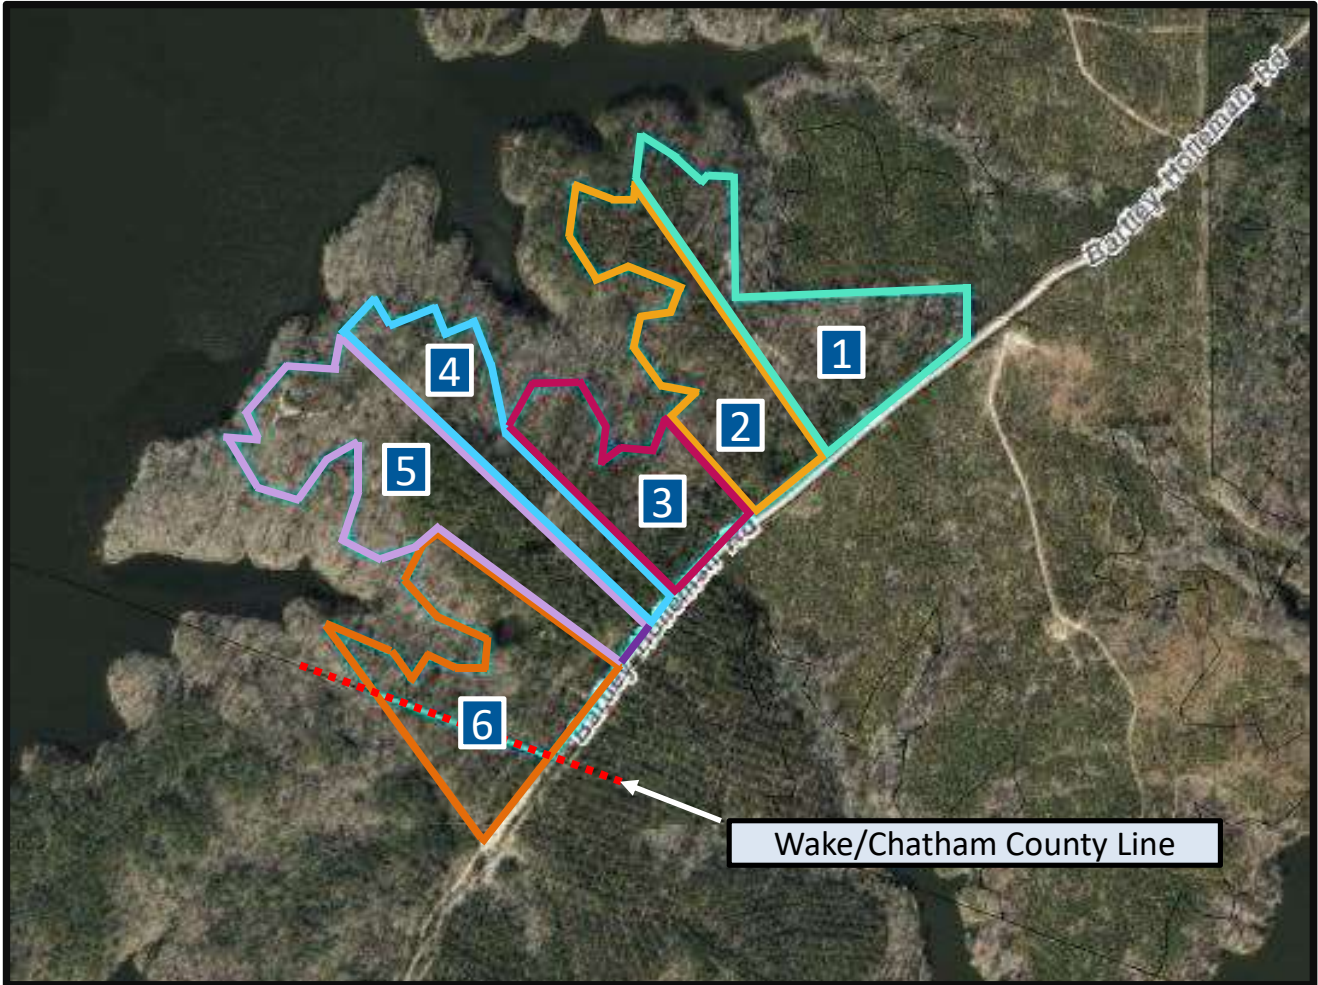

Bartley Holleman Rd (68 Acres) Property Catalog

12/31/2018

Lot #	Address	Zoning	Acres	County Tax Rate	Fire Dist	Fire Tax	Map Book & Page	Deed Book & Page
1	Bartley Holleman Rd	R-80	11.917	0.6544	Holly Springs #2	0.0960	2018/2400	12955/0646
2	Bartley Holleman Rd	R-80	10.584	0.6544	Holly Springs #2	0.0960	2018/2400	12955/0646
3	Bartley Holleman Rd	R-80	10.120	0.6544	Holly Springs #2	0.0960	2018/2400	12955/0646
4	Bartley Holleman Rd	R-80	10.273	0.6544	Holly Springs #2	0.0960	2018/2400	12955/0646
5	Bartley Holleman Rd	R-80	12.663	0.6544	Holly Springs #2	0.0960	2018/2400	12955/0646
6	Bartley Holleman Rd	R-1/R-80	11.996	.6281/.6544	Moncure/Holly Springs #2	.125/.0960	2018/325	1385/515